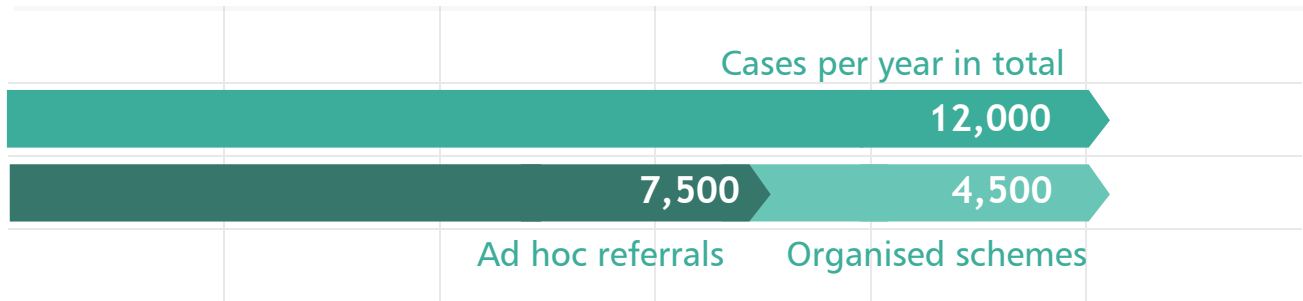

The Mediation Marketplace

£11.5bn Value of cases mediated per year

Performance in Mediation

Settlement rate

74% settlement on the day

15% in the weeks following

7 hours preparation
7.5 hours on the day
2 hours follow up

Average duration

The Mediators

59 Average age for Men

51 Average age for Women

Contribution of the Field

100 to 1 Return on investment

Value of savings

Mediators' fees