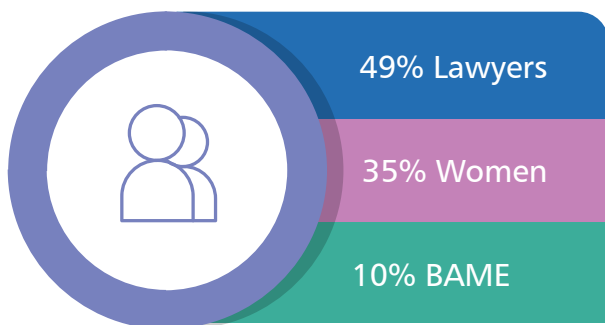

The Mediators

59 Average age for Men

51 Average age for Women

Contribution of the Field

100 to 1 Return on investment

Value of savings

Mediators' fees